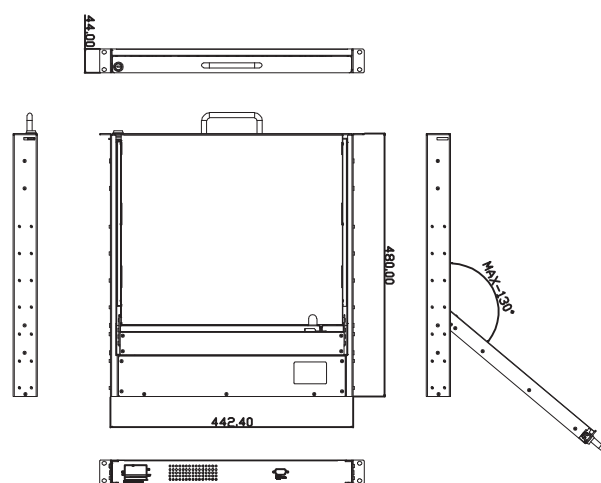

VGA port

DVI-D port

HDMI port

Features

- Meets EIA310c & IEC-3 specification
- 1U, Dual slide rail, 17" or 19" LCD Keyboard drawer
- Built-in 17" LCD monitor, 1280x 1024 resolution
Option: 19", 1280x 1024 LCD monitor
- VGA or DVI-D or HDMI or DP input for LCD display
- USB or PS2 keyboard with touchpad
- Industrial keyboard with touchpad
- Includes a key-locking mechanism to prevent unauthorized access
- Built-in rail self-locking device
- Tempered glass protect LCD screen

Specification

Model No	AMK701	AMK701-V	AMK701-H	AMK701-Y
Construction	Heavy-duty steel			
Drawer design	1U, Dual slide rail LCD KB drawer for 19" cabinet Enable independent extraction of LCD or KB alone			
Display	17", 1280x 1024 resolution with tempered glass Option: 19", 1280x 1024 with tempered glass			
Protection	Tempered glass protect LCD screen			
Physical security	Key locking mechanism			
Ports switch	VGA input, USB KB/MS	DVI-D input, USB KB/MS	HDMI input, USB KB/MS	DP input, USB KB/MS
Keyboard	Industrial keyboard with touchpad Option KB: CH, FR, GR, IT, JP, KR, PT, RU, SP, UK, US			
Power supply	Built-in 60W, 90~264VAC, Operating temp.: -20~70°C			
Power consumption	3 watts stand-by, 25 watts in-use			
Dimension	442.4x 44x 480mm (Wx Hx D)			
Weight	12 kgs			
KVM cable	VGA/ USB	DVI-D/ USB	HDMI/ USB	DP/ USB

AMK701-19UBUS

1U, dual rail, 19" LCD, VGA, USB KB/MS, 1.8m VGA/USB cable

AMK701-17UBVUS

1U, dual rail, 17" LCD, DVI, USB KB/MS, 1.8m DVI/USB cable

AMK701-19UBVUS

1U, dual rail, 19" LCD, DVI, USB KB/MS, 1.8m DVI/USB cable